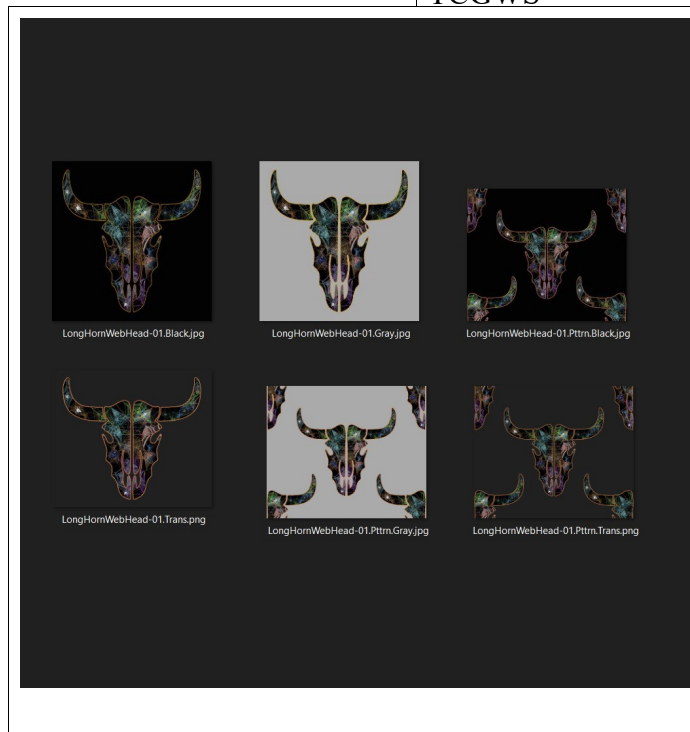

Each group has a set of backgrounds, generally a transparent, black and gray. One or more repeating pattern layouts are available. The full selections of available textures are in-world at the Milda Region location. Set-1 contains the repeating pattern with a single head in the middle and quarters in each corner.

The transparent images are best for materials that you can change the background color independently on. These are used in their full size for RL clothing at RedBubble.com, Society6.com and other sites.

The most current Terms of Sales and Service are at <http://sl.thunderchild.net>

Please do not resale these textures and patterns by themselves. They must be part of a build and not as Full Permissions. (Full Perm). Refer to the Second Life Terms of Service <https://www.lindenlab.com/legal/second-life-terms-and-conditions>

If you have any questions or comments, please contact me at any of the following.

Suggestion Drop Boxes at Milda

<http://maps.secondlife.com/secondlife/Milda/205/161/55>

Facebook page

<https://www.facebook.com/AJLeibengeist/>

IM me or email me

ajleibengeist@thunderchild.net

Thanks Again!

AJ